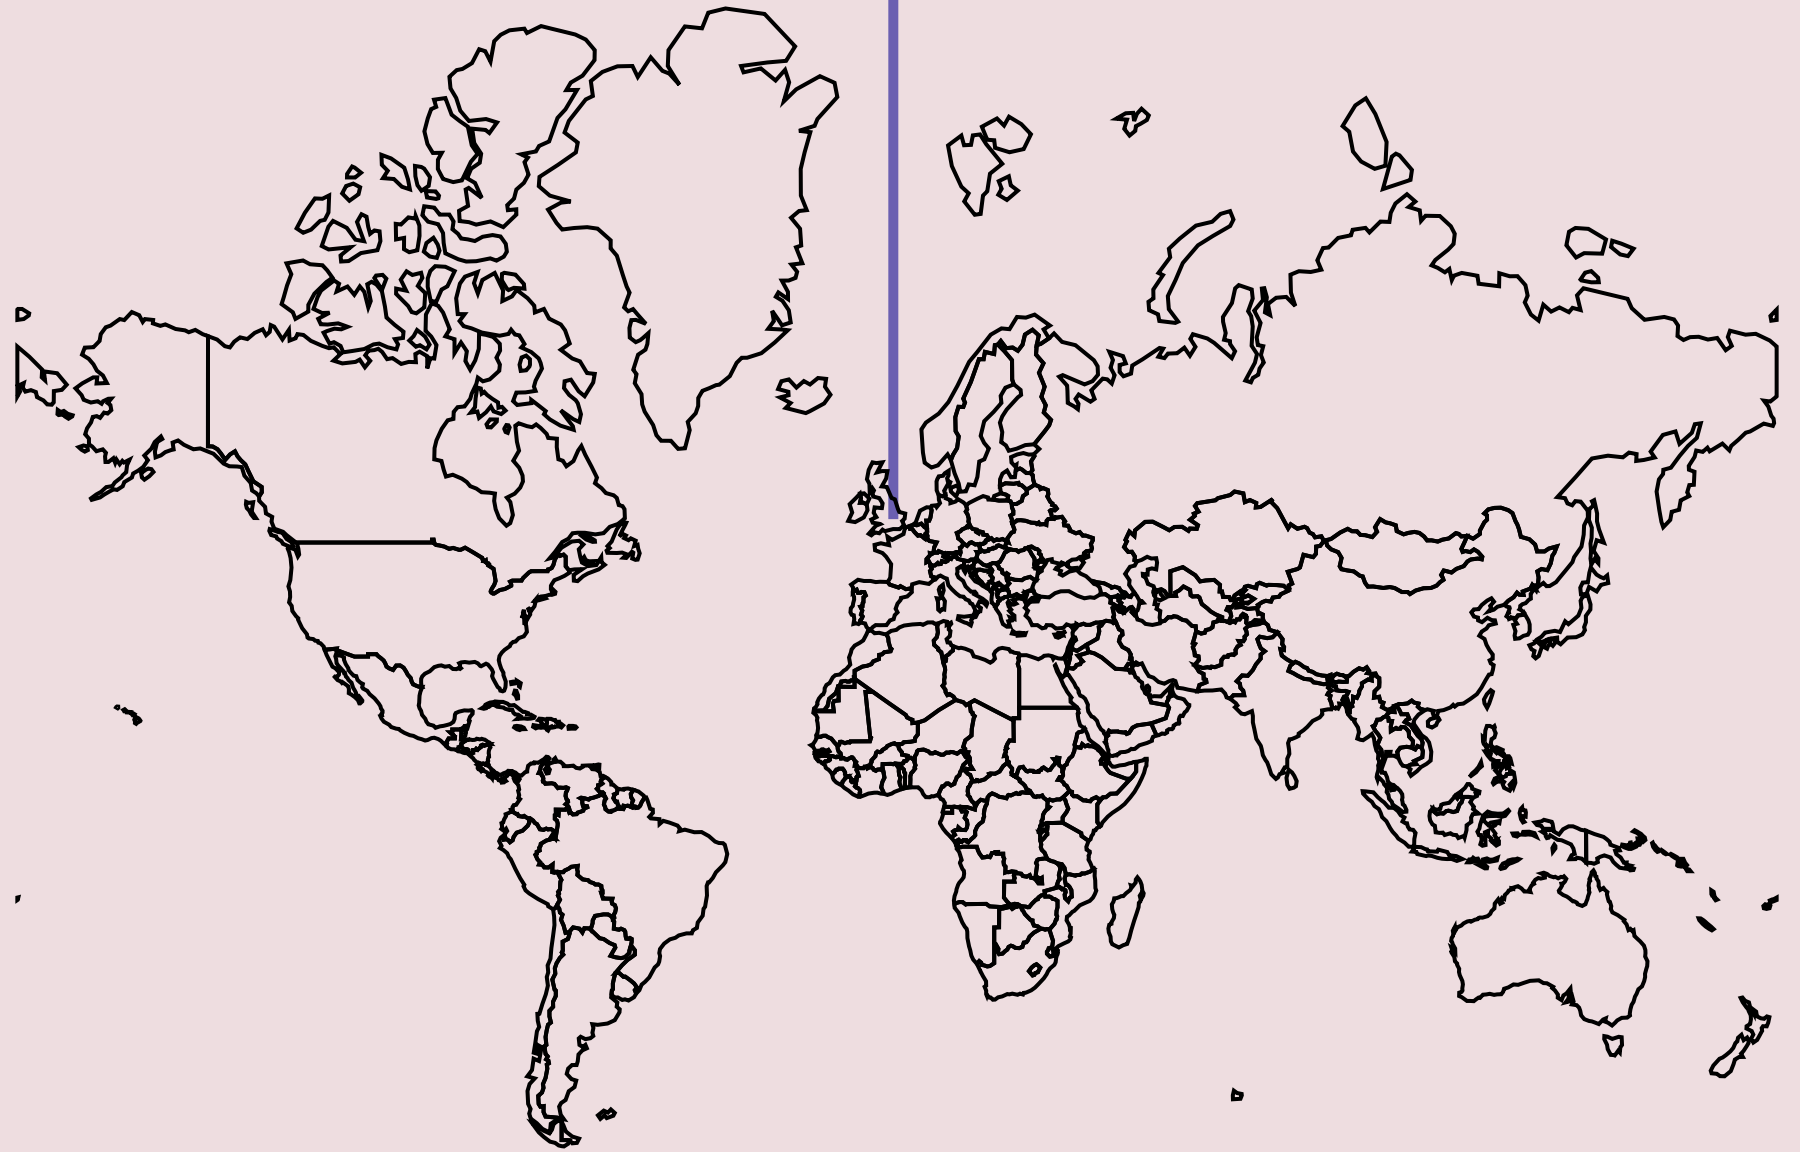

Buff Enigma Quadzilla - Marathon 2025

Click on website and map at bottom. For all events visit gbud.in/w7f

Months

J

F

M

A

M

J

J

A

S

O

N

D

Sports

Buff Enigma Quadzilla

Marathon

Milton Keynes, United Kingdom

Thu, 6 Feb to Sun, 9 Feb

<http://www.enigmarunning.co.uk/...>

Open Street Map

Google Map

Feb

Su	M	T	W	T	F	Sa
						1
2	3	4	5	6	7	8
9	10	11	12	13	14	15
16	17	18	19	20	21	22
23	24	25	26	27	28	

<https://gbud.in/w7f>